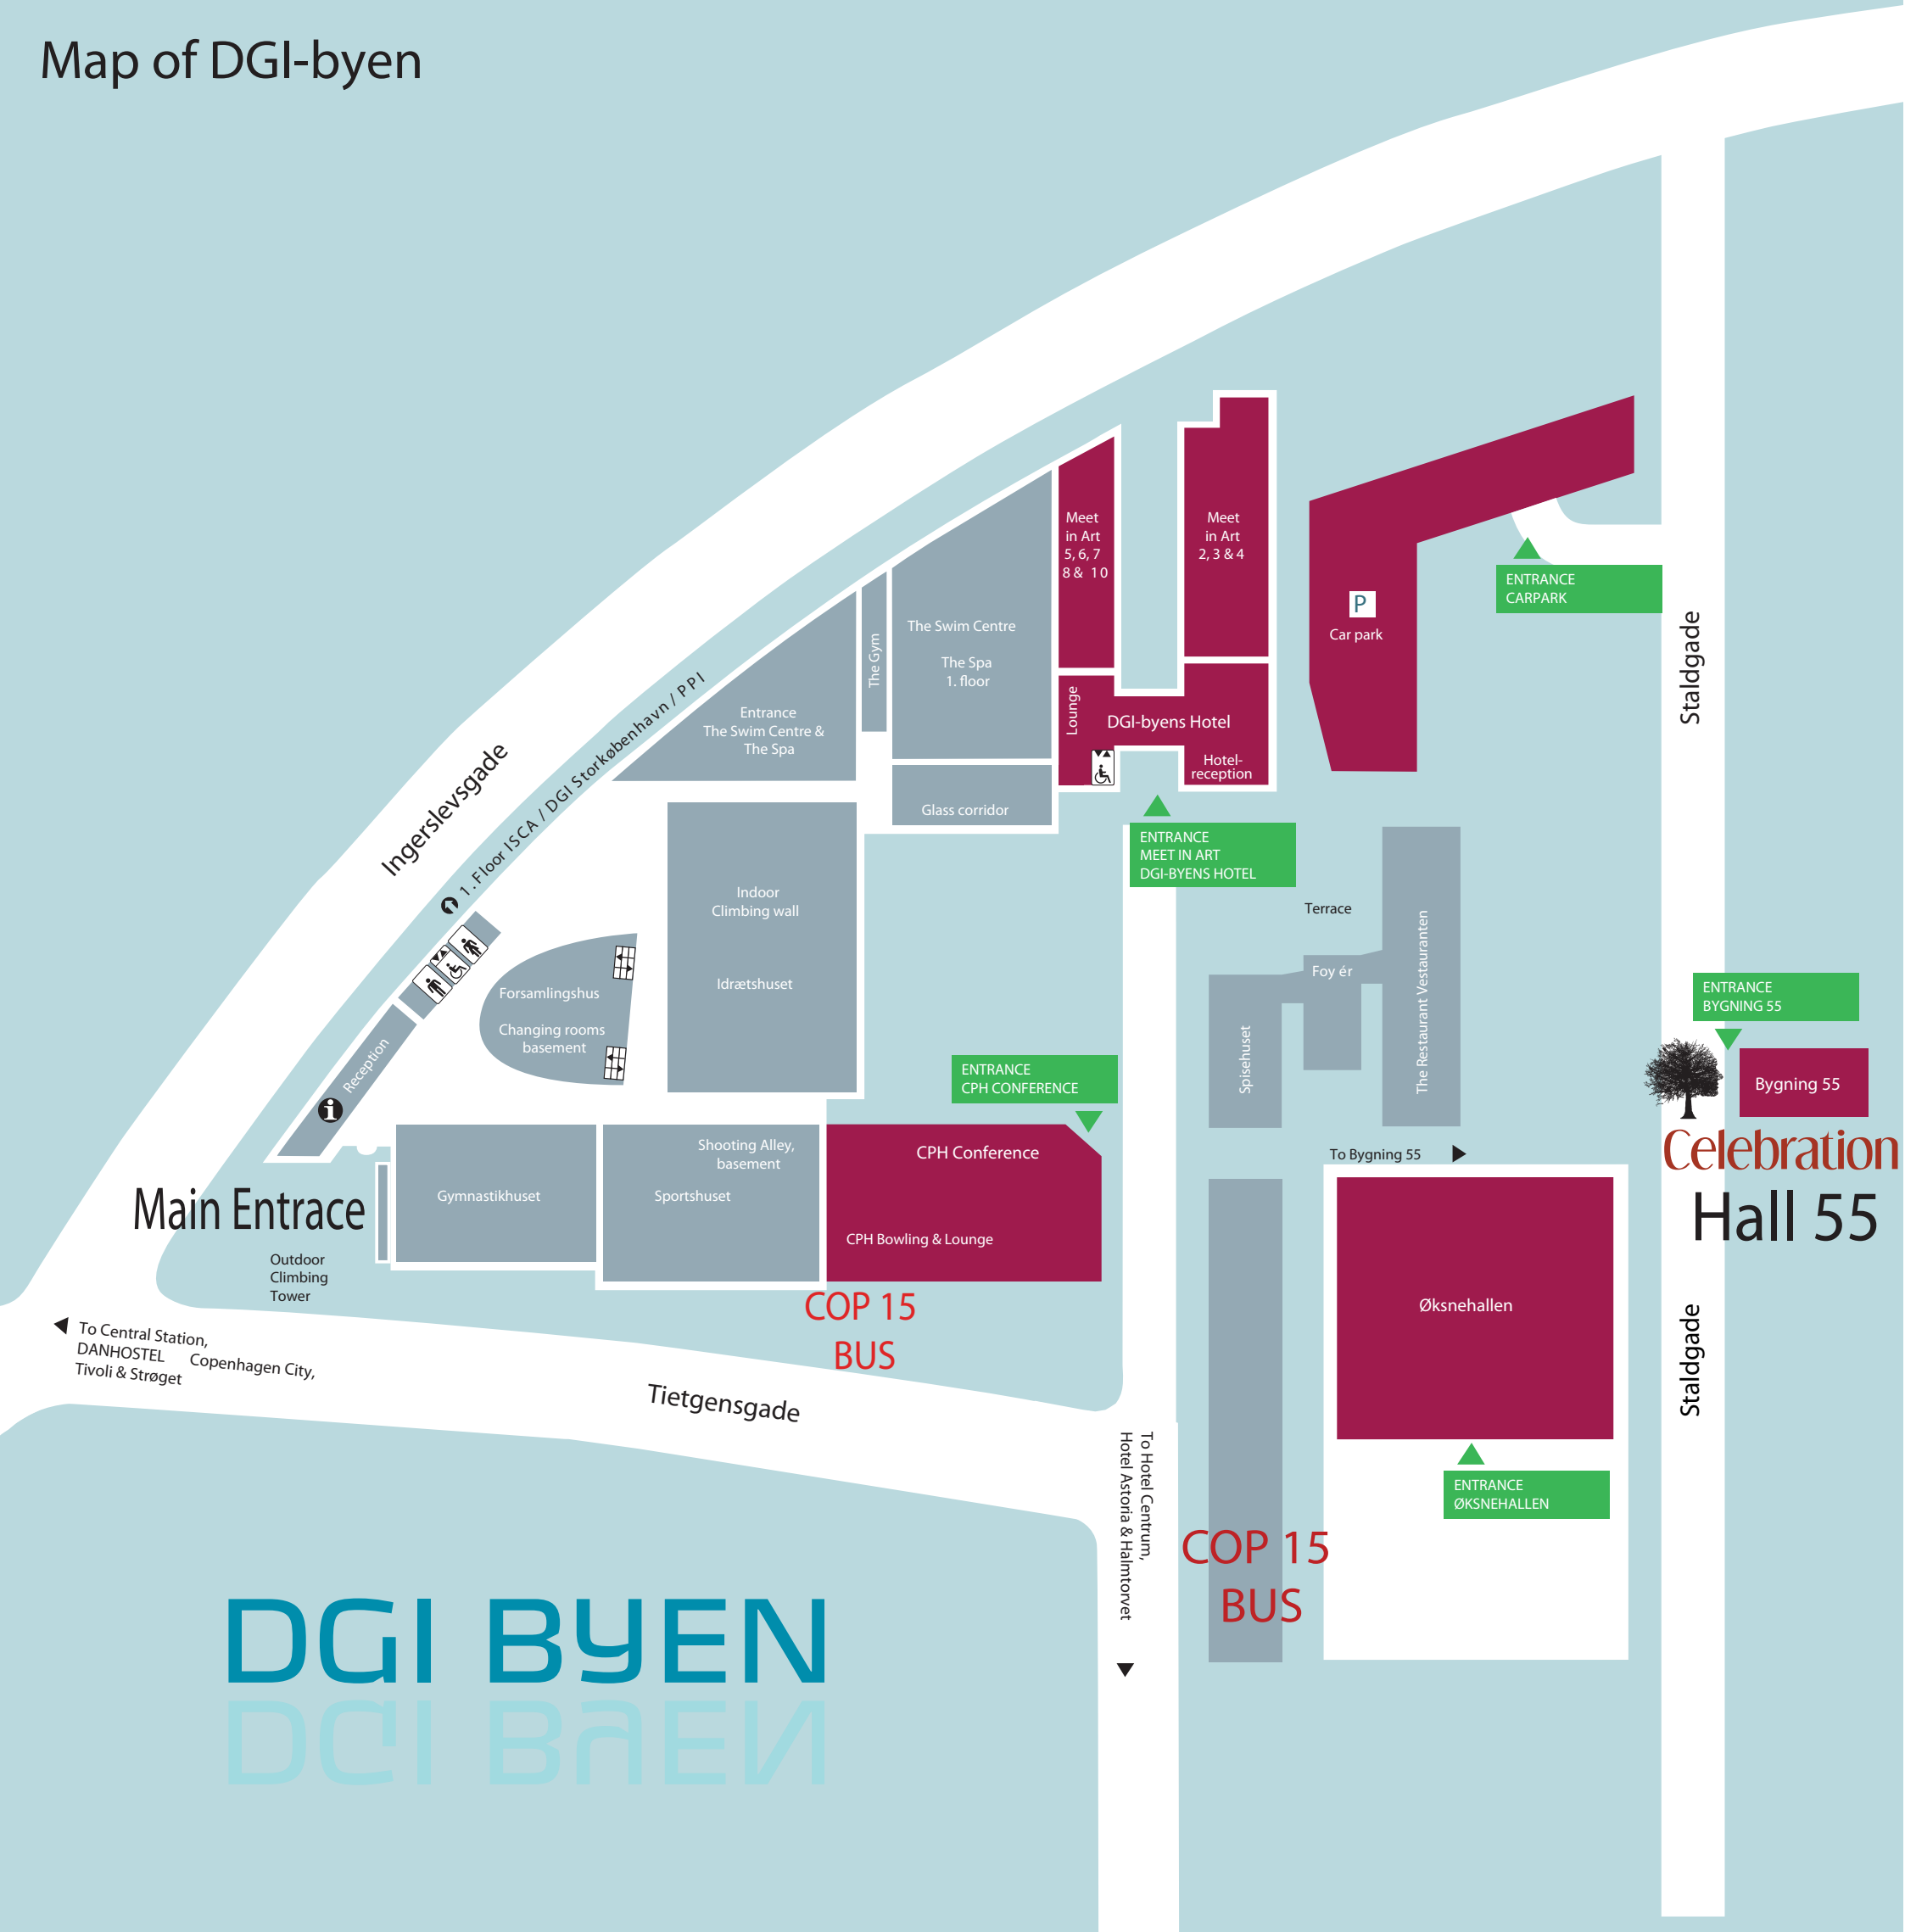

Map of DGI-byen

Map of DGI-byen

Main Entrance

Outdoor Climbing Tower

Reception

Ingerslevsgade
1. Floor ISCA / DGI Storkøbenhavn / PPI

Gymnastikhuset

Forsamlingshus

Meet in Art 2, 3 & 4

Lounge

DGI-byens Hotel

Hotel-reception

Car park

ENTRANCE CARPARK

ENTRANCE MEET IN ART DGI-BYENS HOTEL

Terrace

Foy ér

Spisehuset

The Restaurant Vestauranten

ENTRANCE BYGNING 55

Bygning 55

Celebration Hall 55

To Bygning 55

CPH Conference

Staldgade

Staldgade

Tietgensgade

DGI BYEN
DGI BÆEN

To Central Station, DANHOSTEL Copenhagen City, Tivoli & Strøget